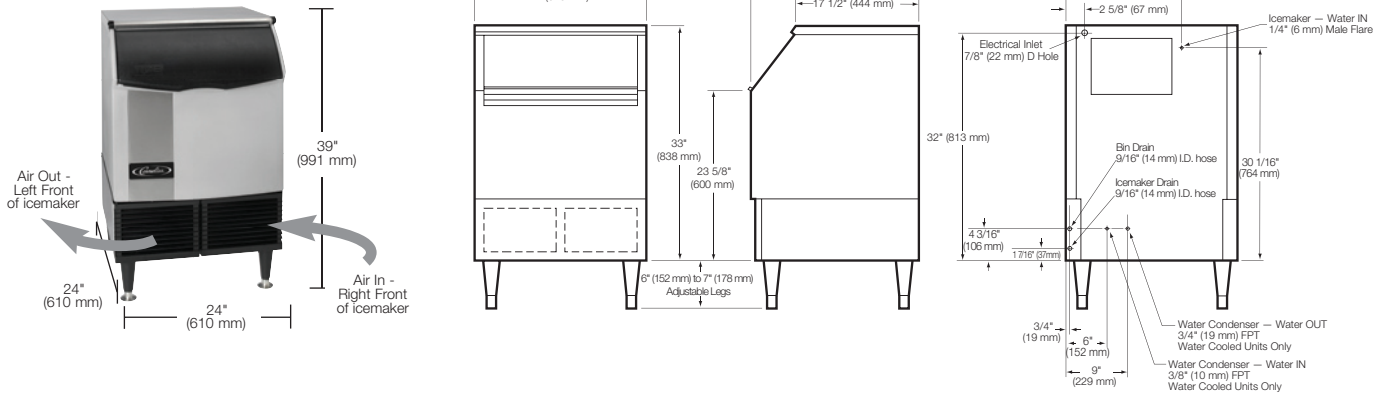

NORDIC CCU0150 SERIES UNDER COUNTER CUBED ICE MAKER

FEATURES:

- Produces up to 174 lbs. (79 Kgs.) of ice per day
- 100 lbs. (45 Kgs.) built-in application storage
- Built in Agion Antimicrobial product protection effective against mold, mildew and fungus
- Ultra-low profile – only 39" (991 mm) tall and 24" (605 mm) wide
- Durable, rotomolded exterior cladding
- Large bin door opening for easy access
- Adjustable leg height

Protected by Agion

Dimensions and Air Flow

MODEL NO.	Cond. Unit	Ice Prod. per 24 hrs. at 70° Air / 50° Water lbs. (Kgs.)	Ice Prod. per 24 hrs. at 90° Air / 70° Water lbs. (Kgs.)	Water Used-Gals. (Ltrs.) per 100 lbs. of ice 90° Air / 70° Water		Kilowatts Used per 100 lbs. of ice 90° Air / 70° Water	Heat Rejection (Btu/h)	Electrical Rating	Min. Circuit Amp.
				Ice Prod. Use	Cond. Use				
CCU0150A*11	Air	174 (79)	112 (51)	34	n/a	11.8	3572	115/60/1	9.7
CCU0150W*11	Water	174 (79)	144 (65)	32.2	152	8.0	3569	115/60/1	7.9

* Represents cube size. For full cube substitute an "F", for half cube substitute an "H".
 Please note: air-cooled units require 6" (152 mm) clearance for air intake and exhaust.
 Note #1: Application bin storage is 100 lbs. (45 Kgs.) = 90% of Internal Volume x 34 lbs. per cubic foot
 Note #2: ARI bin storage is 74 lbs. (34 Kgs.) = 80% of Internal Volume x 30 lbs. per cubic foot

Cube Size:	Width	Depth	Height
Full	7/8" (22mm)	7/8" (22mm)	7/8" (22mm)
Half	3/8" (10mm)	7/8" (22mm)	7/8" (22mm)

NUMBER OF WIRES 3
 MAX. FUSE SIZE 15
 SHIPPING WEIGHT LBS (KGS.) . . 160 (73)

AGENCY LISTINGS